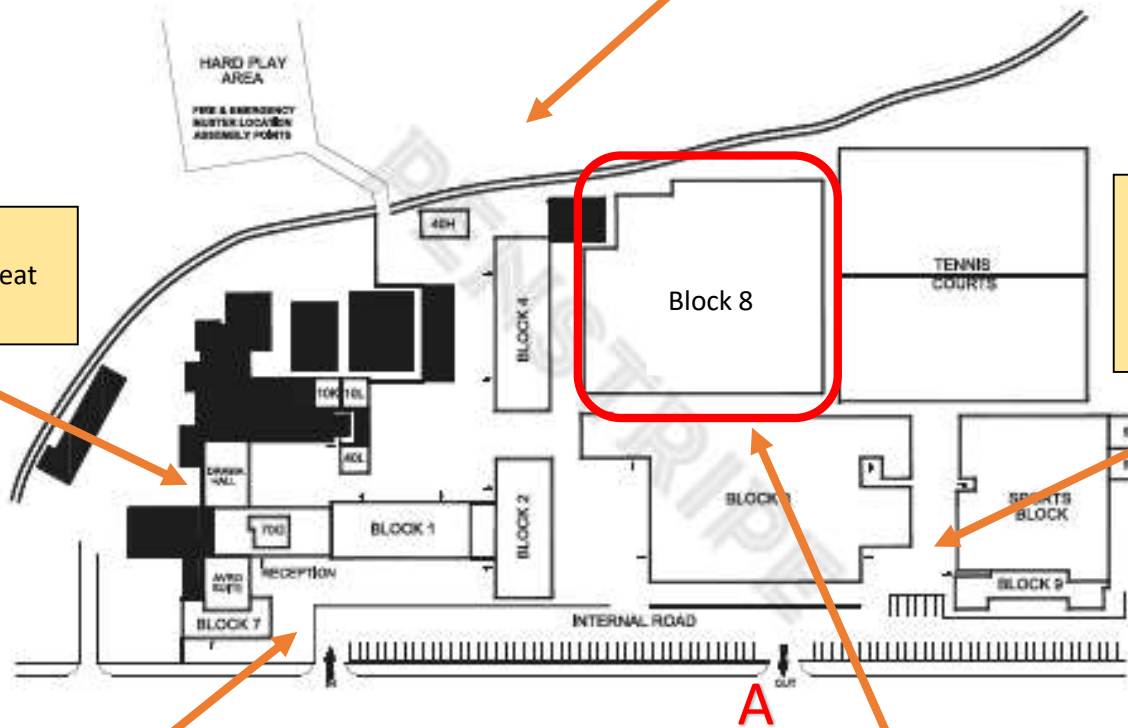

Tollbar Site Map

Full Site Map

This is the main Sports Field where PE lessons take place. Also, in the summer part of the field may be open at lunch dependent on the weather. This is also where the muster point is where you line up if there is a fire.

This is the **Main entrance** to the Academy and where you will go on your first day.

Teaching Block 8, see additional map.

Bike Sheds

Tollbar Site Map

Teaching Block 8

Tollbar Site Map

Useful Information

- The Medical Room is located in Block 1 on the 1st floor (Block 1 has two floors and Medical Room is on the first floor). Only go to the Medical Room if you have been asked to go, or you have prior medical arrangements. If you have a medical emergency speak to the nearest member of staff. If you feel unwell during the lesson, inform your teacher.

The Student Office is also located on the first floor of Block 1. This is where you go if you need to go to the toilet during a lesson, where you would go to contact home in an emergency and where you also go to sign out of the Academy if you have an appointment and need to leave during the day.

- You can enter and exit the Academy by either:
 - The **Main entrance** (See map)
 - Gate **A** (See map)
 - Gate **B** (See Map)
- On your first day you will be greeted by staff at the main entrance. Upon your arrival you will be directed to the Drama Hall where you will meet the Principal and be organised into your form groups by the Heads of House.
- If you get lost ask a member of staff, Prefect or another student to point you in the right direction. There are always staff on duty and ready to help.