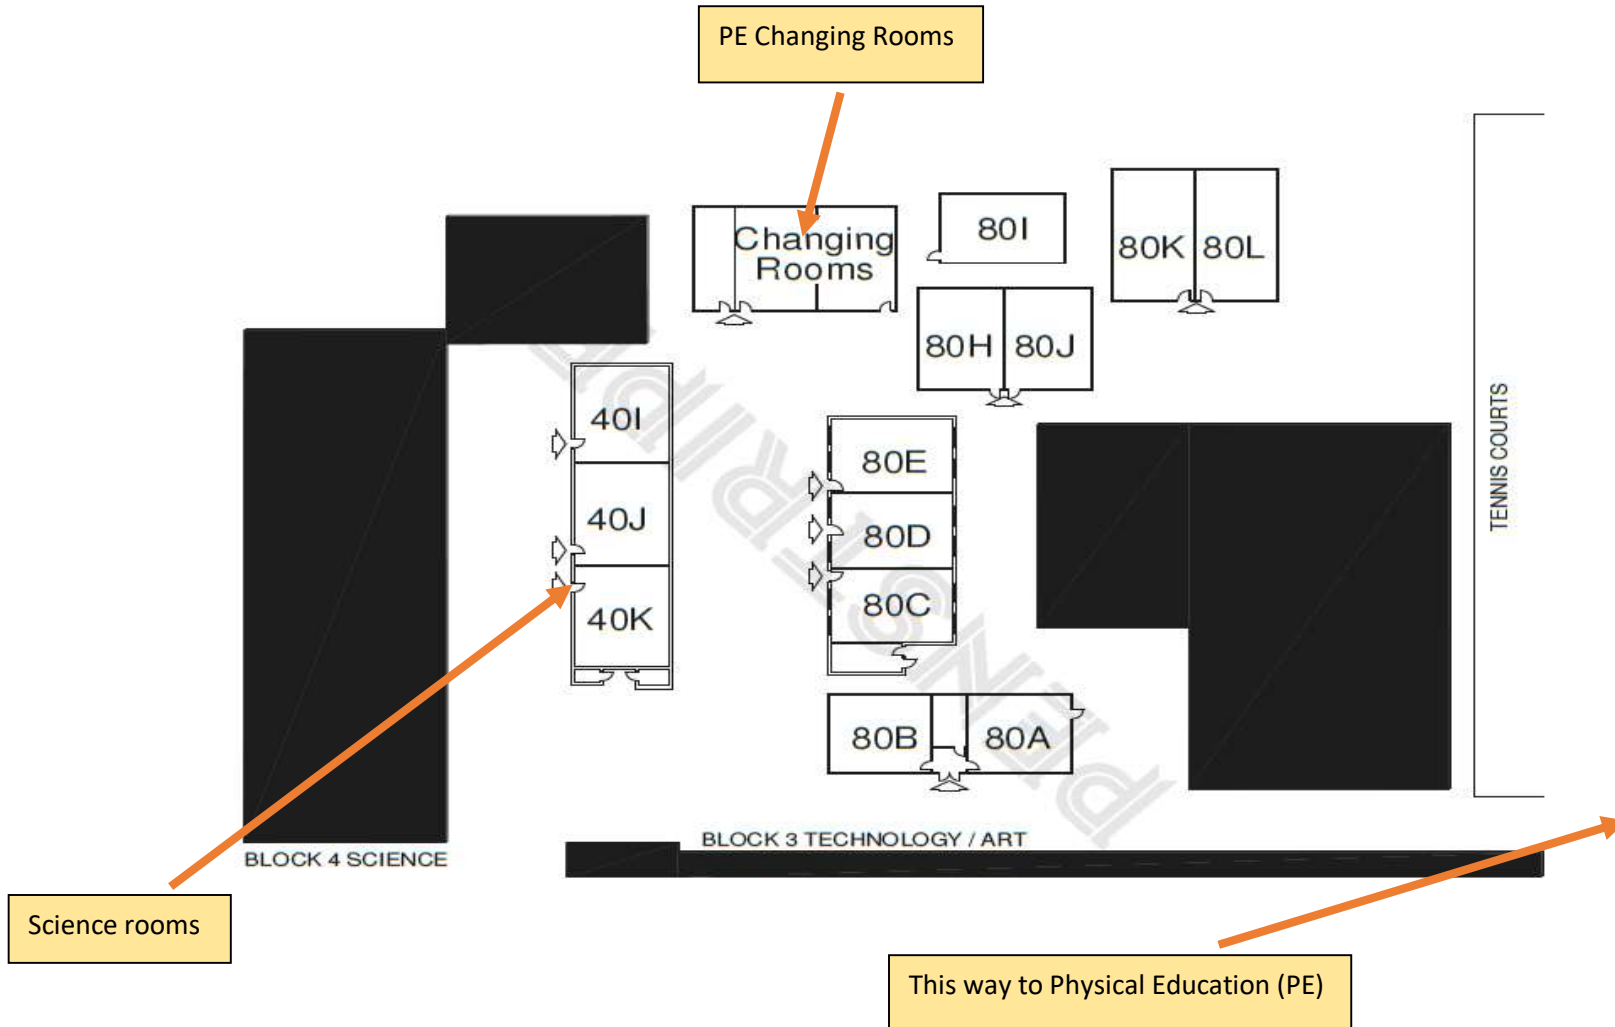

Tollbar Site Map

Full Site Map

This is the main Sports Field where PE lessons take place. Also, in the summer part of the field may be open at lunch dependent on the weather. This is also where the muster point is where you line up if there is a fire.

This is the **Main entrance** to the Academy and where you will go on your first day.

Teaching Block 8, see additional map.

Bike Sheds

Tollbar Site Map

Teaching Block 8

Tollbar Site Map

Useful Information

- The Medical Room is located in Block 1 on the 1st floor (Block 1 has two floors and Medical Room is on the first floor). Only go to the Medical Room if you have been asked to go, or you have prior medical arrangements. If you have a medical emergency speak to the nearest member of staff. If you feel unwell during the lesson, inform your teacher.

The Student Office is also located on the first floor of Block 1. This is where you go if you need to go to the toilet during a lesson, where you would go to contact home in an emergency and where you also go to sign out of the Academy if you have an appointment and need to leave during the day.

- You can enter and exit the Academy by either:
 - The **Main entrance** (See map)
 - Gate **A** (See map)
 - Gate **B** (See Map)
- On your first day you will be greeted by staff at the main entrance. Upon your arrival you will be directed to the Drama Hall where you will meet the Principal and be organised into your form groups by the Heads of House.
- If you get lost ask a member of staff, Prefect or another student to point you in the right direction. There are always staff on duty and ready to help.